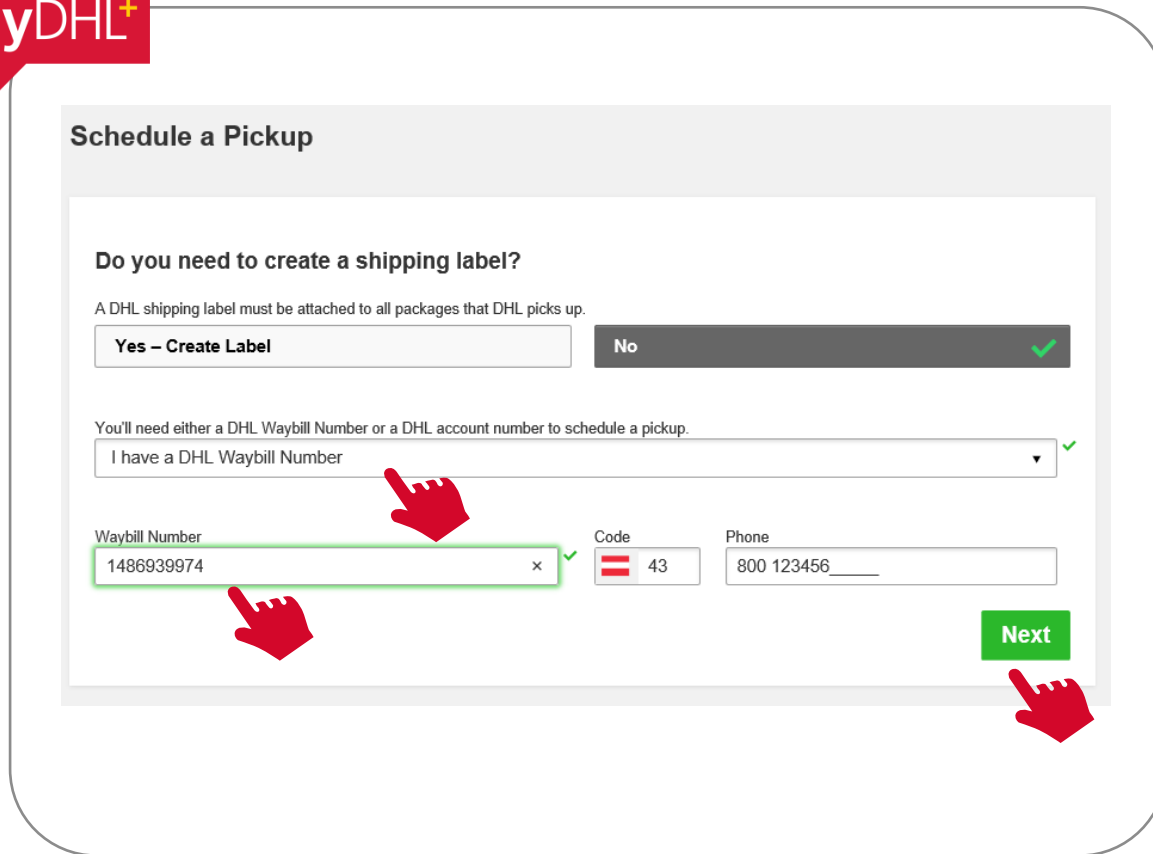

Receiver Paid

Jak vytvořit zásilku?

Odesílatel

13

- Odesílatel pomocí čísla přepravního listu naplánuje vyzvednutí

MyDHL+

Schedule a Pickup

Do you need to create a shipping label?

A DHL shipping label must be attached to all packages that DHL picks up.

Yes – Create Label

No

You'll need either a DHL Waybill Number or a DHL account number to schedule a pickup.

I have a DHL Waybill Number

Waybill Number

1486939974

Code

43

Phone

800 123456 ____

Next